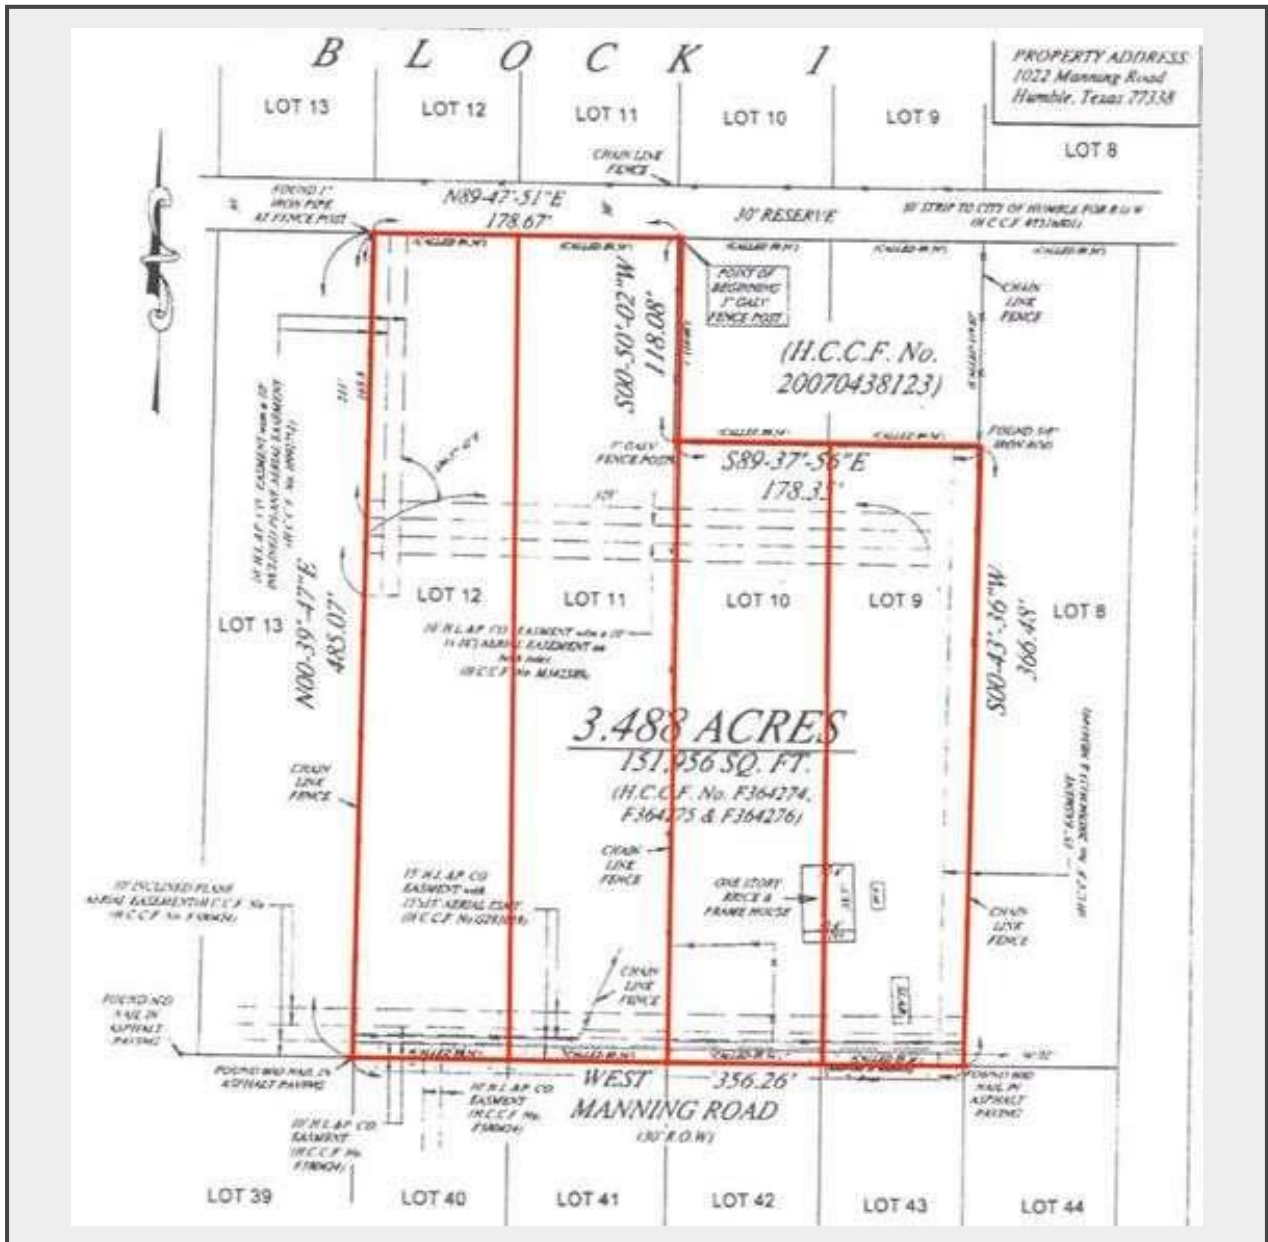

Sale Name: 3.5+/- acres in Humble - 4 Parcels

LOT 12 - 89'x485' - Land Only

Quantity: 1

 AUCTION SECTION

<https://bid.auctionsection.com/>